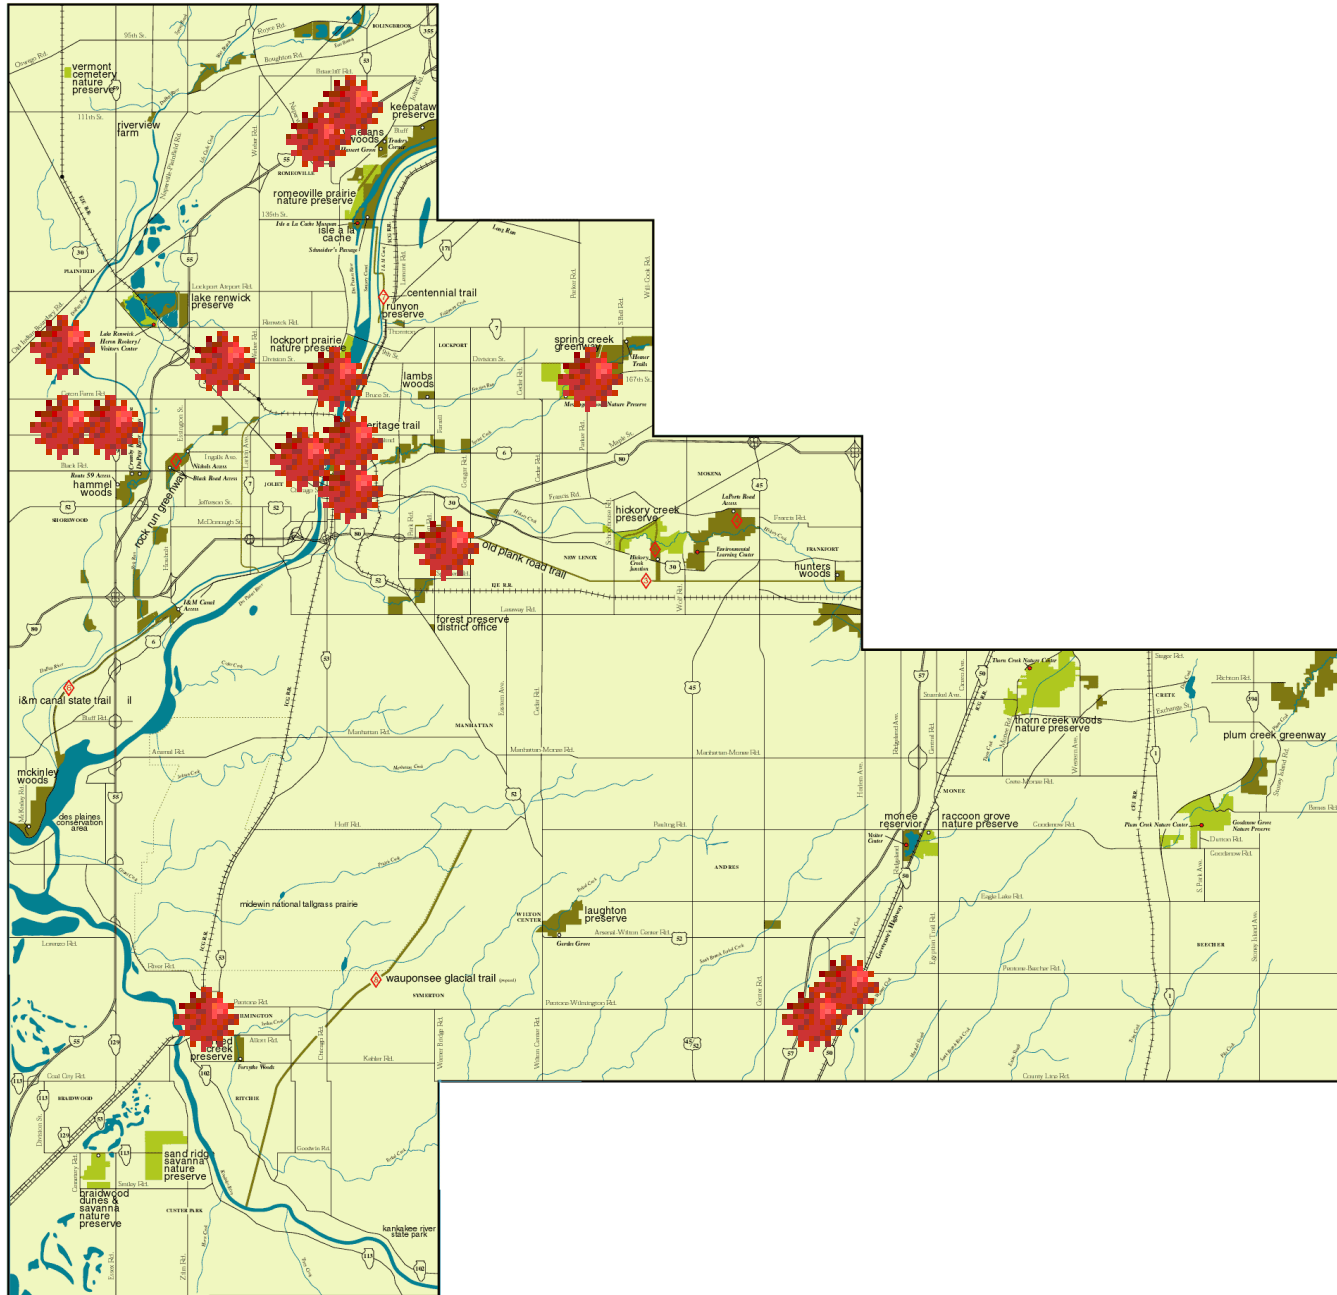

**Will County Aerospace Team
Mission to Mars Schools
(past and present participation)**

Channahon JHS

Homer Hadley MS

Joliet Dist. 86 Schools

- A.O. Marshall

- Eisenhower Academy

- PLUS Program

- Taft Elementary

Chaney Monge JHS

New Lenox Dist. 122

- A. M. Martino JHS

Peotone Schools

- Green Garden Elementary

Plainfield Schools

- Aux Sable MS

- River View Elementary

Troy 30-C Schools

- Troy MS

- Wm. B. Orenic Intermediate School

Valley View Schools

- A. V. Martinez JHS

- Lukancic MS

Wilmington 209U

- Wilmington (Stevens) MS